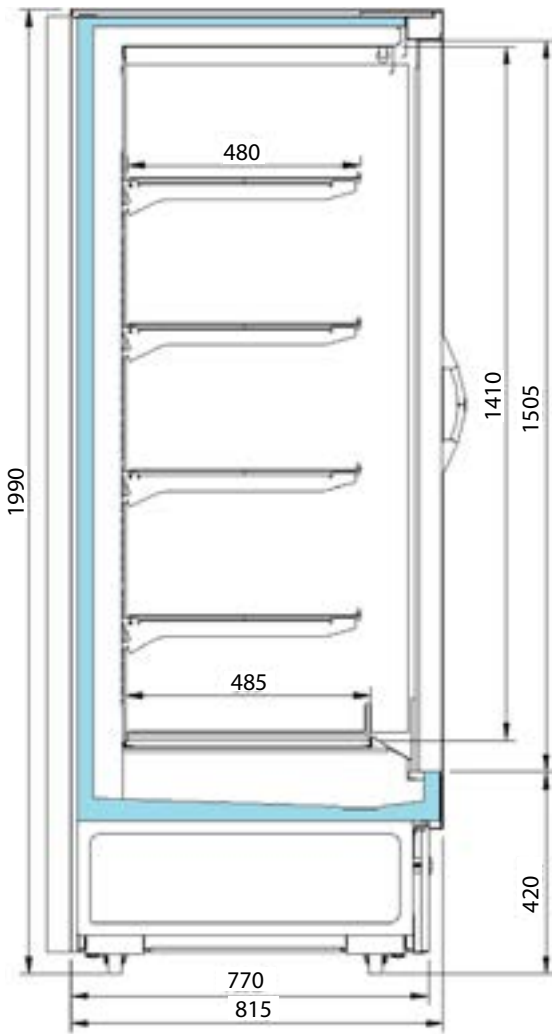

Titan 2 Hot

Hot Case

Available in length, L70, 90 & 130
Aligns with Titan 2 H200

WICA Cold AB - Elnarydsvägen 22 - 342 51 Vislanda - Sweden

Tel. +46 (0)472 365 00 - www.wica.se

Choose:

- 4 or 5 Shelves
- L70, 90, 130 cm

Titan 2 Hot 70

Titan 2 Hot 90

Titan 2 Hot 130

| Hot case | Total length (mm) | Length without endwalls (mm) | Volume example grilled chicken** |
|-----------------|-------------------|------------------------------|----------------------------------|
| Titan 2 Hot 70* | 675 | 635 | 30 + 6 |
| Titan 2 Hot 90 | 877 | 837 | 40 + 8 |
| Titan 2 Hot 130 | 1290 | 1250 | 60 + 12 |

* 1-door model can be hinged left or right.

** Approximate size of one grilled chicken

Titan 2 Hot Height=1990 Depth=770mm

Working temp.: +70° C (+25° C 60% RH), with fans for even heat. S/S interiors, thermoglass, black screening on endwalls, grid shelves, base grid S/S (H70 mm in front). Wheels kit.