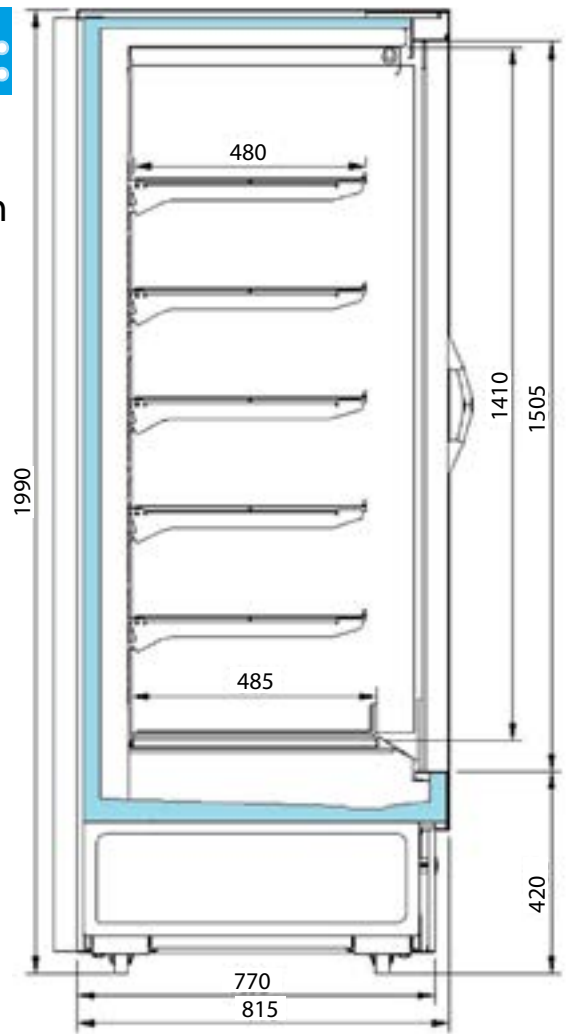

Titan 2 Hot

Hot Case

Available in length, L70, 90 & 130
Aligns with Titan 2 H200

WICA Cold AB - Elnarydsvägen 22 - 342 51 Vislanda - Sweden

Tel. +46 (0)472 365 00 - www.wica.se

Choose:

- 4 or 5 Shelves
- L70, 90, 130 cm

Titan 2 Hot 70

Titan 2 Hot 90

Titan 2 Hot 130

| Hot case | Total length (mm) | Length without endwalls (mm) | Volume example grilled chicken** |
|-----------------|-------------------|------------------------------|----------------------------------|
| Titan 2 Hot 70* | 675 | 635 | 30 + 6 |
| Titan 2 Hot 90 | 877 | 837 | 40 + 8 |
| Titan 2 Hot 130 | 1290 | 1250 | 60 + 12 |

* 1-door model can be hinged left or right.

** Approximate size of one grilled chicken

Titan 2 Hot Height=1990 Depth=770mm

Working temp.: +70° C (+25° C 60% RH), with fans for even heat. S/S interiors, thermoglass, black screening on endwalls, grid shelves, base grid S/S (H70 mm in front). Wheels kit.